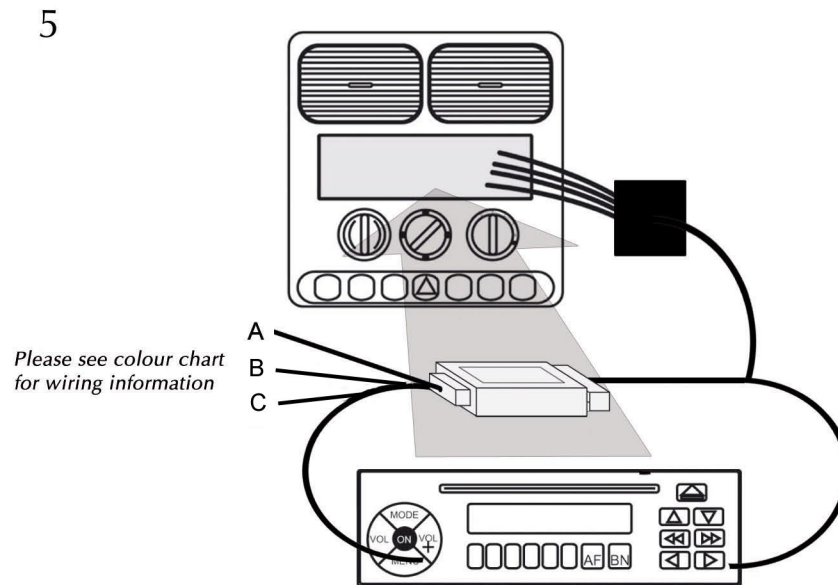

Installation Guide

Steering wheel control Interface

CTSFO004 - Ford Fiesta 2008 - 2010

Please see colour chart for wiring information

A Pink Wire - Speedpulse
B Purple Wire - Reverse
C Green Wire - Park Brake

CTSFO004

1. To enter menu mode, hold the OK button for 3 seconds
2. To navigate the menu, use the volume up/down and the track up/down buttons. Push the OK button to select
3. Menu mode will be exited automatically after 10 seconds without a button press