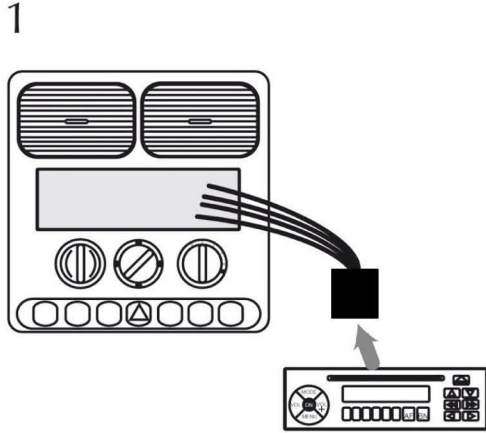

Installation Guide

Steering wheel control Interface

CTSFO004 - Ford Fiesta 2008 - 2010

Please see colour chart for wiring information

A Pink Wire - Speedpulse
B Purple Wire - Reverse
C Green Wire - Park Brake

CTSFO004

1. To enter menu mode, hold the OK button for 3 seconds
2. To navigate the menu, use the volume up/down and the track up/down buttons. Push the OK button to select
3. Menu mode will be exited automatically after 10 seconds without a button press