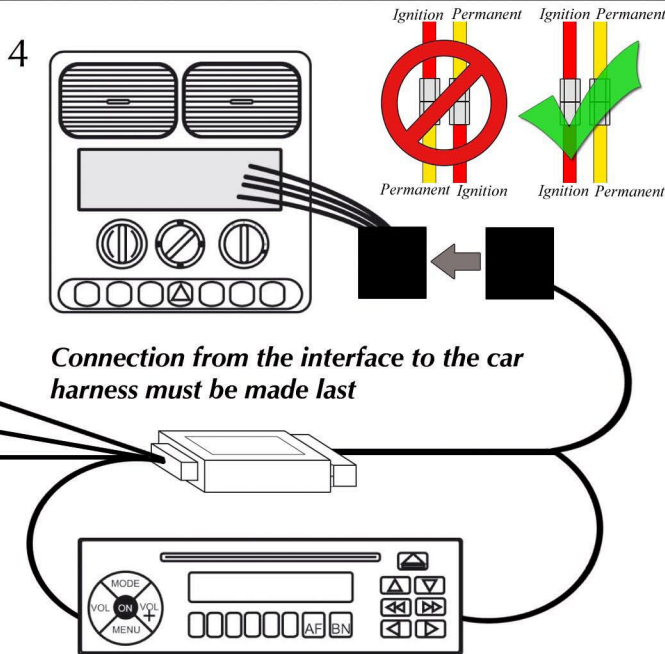

Installation Guide

Steering wheel control Interface

CTSFO004 - Ford Fiesta 2008 - 2010

Please see colour chart for wiring information

A Pink Wire - Speedpulse
B Purple Wire - Reverse
C Green Wire - Park Brake

CTSFO004

1. To enter menu mode, hold the OK button for 3 seconds
2. To navigate the menu, use the volume up/down and the track up/down buttons. Push the OK button to select
3. Menu mode will be exited automatically after 10 seconds without a button press