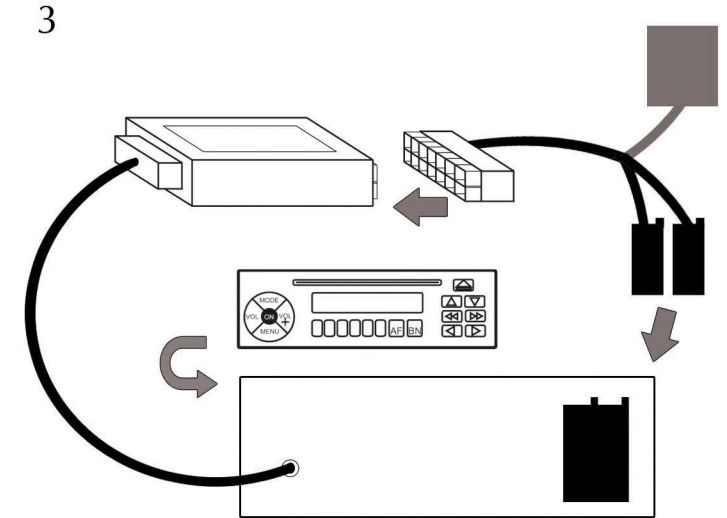

Installation Guide

Steering wheel control Interface

CTSFO004 - Ford Fiesta 2008 - 2010

Please see colour chart for wiring information

A Pink Wire - Speedpulse
B Purple Wire - Reverse
C Green Wire - Park Brake

CTSFO004

1. To enter menu mode, hold the OK button for 3 seconds
2. To navigate the menu, use the volume up/down and the track up/down buttons. Push the OK button to select
3. Menu mode will be exited automatically after 10 seconds without a button press