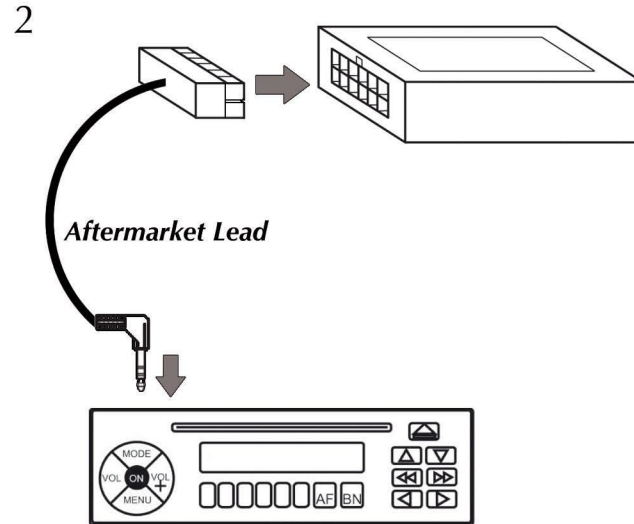

Installation Guide

Steering wheel control Interface

CTSFO004 - Ford Fiesta 2008 - 2010

Please see colour chart for wiring information

A Pink Wire - Speedpulse
B Purple Wire - Reverse
C Green Wire - Park Brake

CTSFO004

1. To enter menu mode, hold the OK button for 3 seconds
2. To navigate the menu, use the volume up/down and the track up/down buttons. Push the OK button to select
3. Menu mode will be exited automatically after 10 seconds without a button press