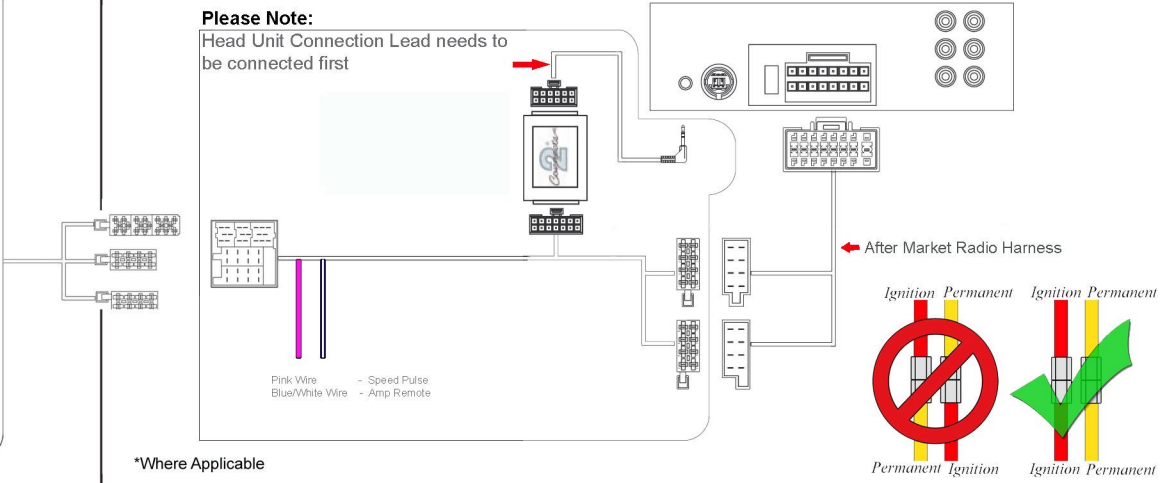

Installation Guide

Part No: CTSKI008.2 Kia Can-Bus Steering Wheel Control Interface

Vehicle Compatibility:

Kia Sorento 2009>
Amplified

Steering Wheel Control Functions

* Note All Dates are guide lines only as specifications of vehicles change