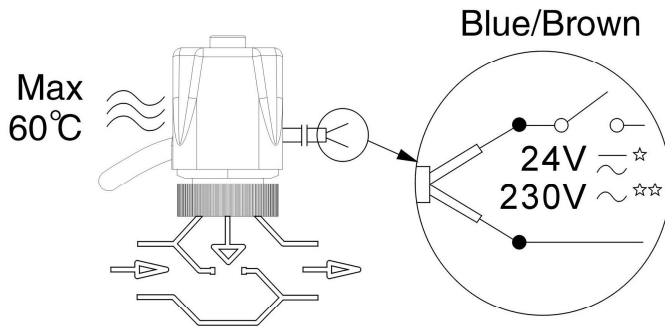

Open

Close

- ☆) 24V Class II transformer(SELV)
- ☆☆) 230V max.3 A pre-fuse

Voltage: 230V (220V) 24V

Connection size: M30*1.5mm

Status: NC NO (Normal Closed/Open) Ambient temperature: From -5degree to 60degree

Power Consumption: 2VA

Cable Length: 1000mm

Thrust: 110N

Protective housing: IP40

Stroke: 3mm

Running time: 3-5min